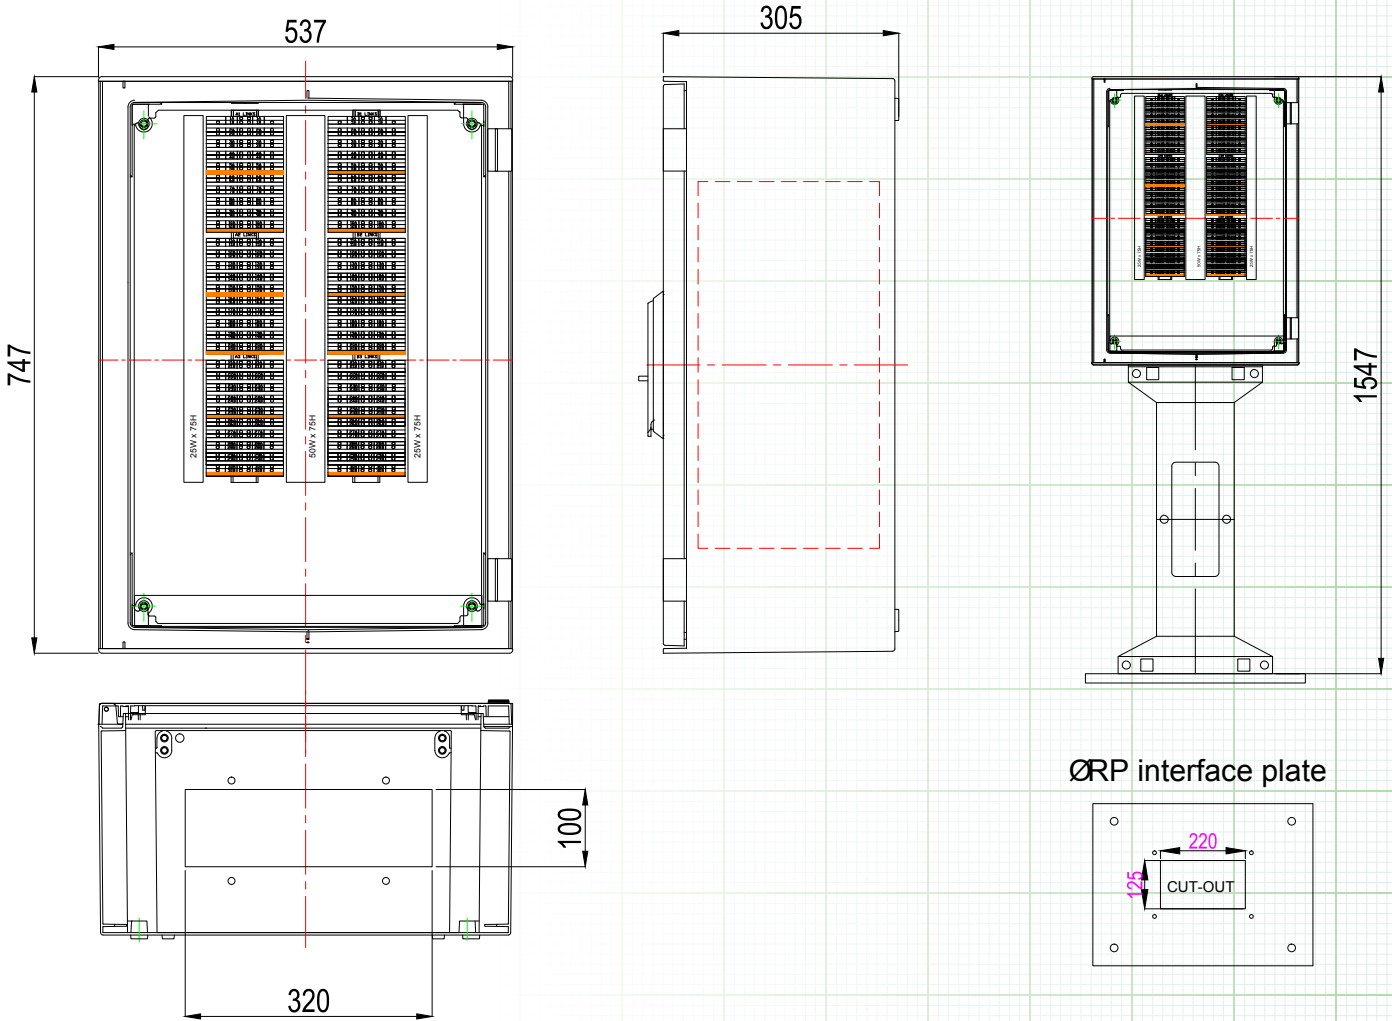

## Axle Counter DIS Box

### Description:

A comprehensive range of Disconnection Boxes for all Axle Counter termination.

Delivered pre-assembled with all DIS links and a choice of mounting including direct ground mounting via pedestal.

All enclosures feature a padlock facility

- ▶ High Impact, Lightweight Composite Housing and Pedestal
- ▶ Requires No Maintenance
- ▶ Light Weight & Easy to Install on Standard Half LOC Pre-Cast Base or Anchor Pile
- ▶ Complete with WAGO DIS Links and Unistrut Cable Clamp
- ▶ Network Rail PADs Approved

# FRP Axle Counter DIS Boxes

**Enclosure Material: Fibre / Polyester**

**Enclosure Dielectric Strength: 27kV**

**IP Rating: IP66**

**Weight: 16Kg**